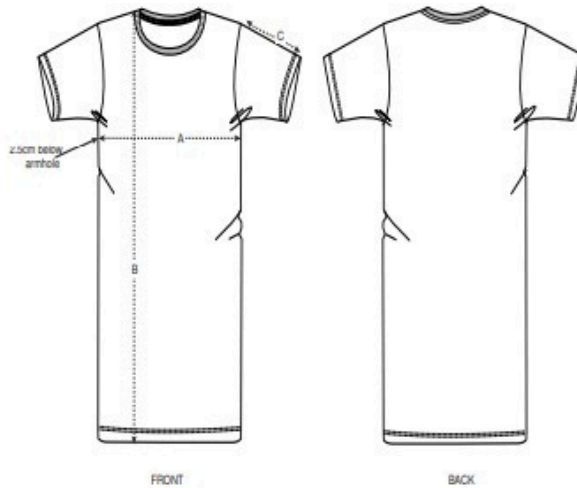

T-shirt jurk

Sizes		XS	S	M	L	XL	XXL
A	Half Chest	46.5	49	52	55	58	61
B	Body Length	86	88	90	92	93	93
C	Sleeve Length	19	19	20	20	21	21