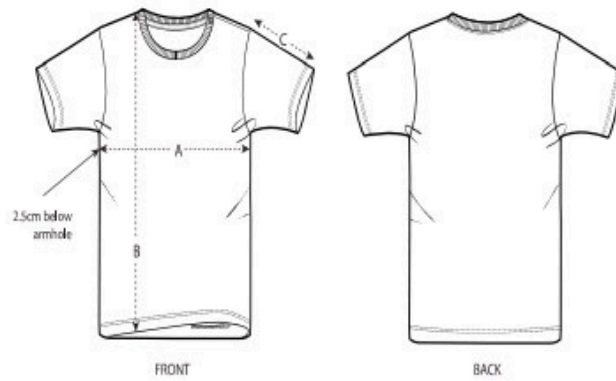

Baby T-shirt

Sizes	0-6 m/56-68cm	6-12 m/68-80cm	12-18 m/80-86cm	18-24 m/86-92cm	24-36 m/92-98cm
A Half Chest	24.5	27	28.5	30	31.5
B Body Length	30	33	34.5	36.5	39
C Sleeve Length	9	9.5	10	10.5	11