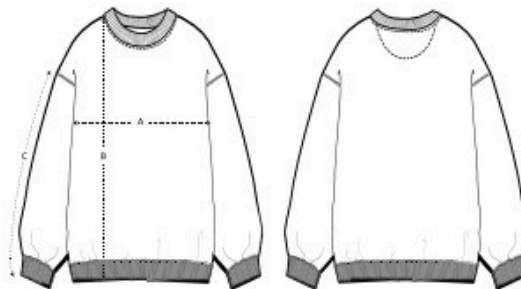

Kids Trui (sweater)

Sizes	3-4	5-6/110-116cm	7-8/122-128cm	9-11/134-146cm	12-13/152-158cm
A Half Chest	38	40	42	46	50
B Body Length	43	46	52	59	66
C Sleeve Length	32	37.5	43.5	50.5	57.5