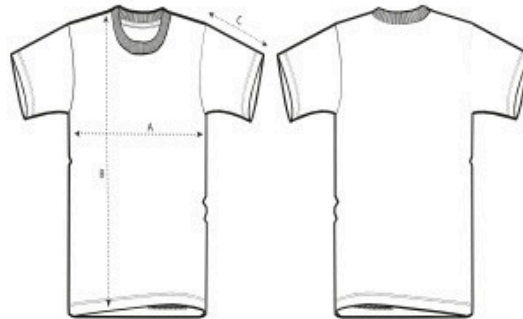

## T-shirt

Sizes	XXS	XS	S	M	L	XL	XXL	3XL	4XL	5XL
A Half Chest	45.5	47.5	49.5	53.5	56.5	59.5	63.5	67.5	72.5	77.5
B Body Length	62	65	69	73	75	77	79	81	83	84
C Sleeve Length	20	21	22.5	24	24.5	25	25.5	26	26	26