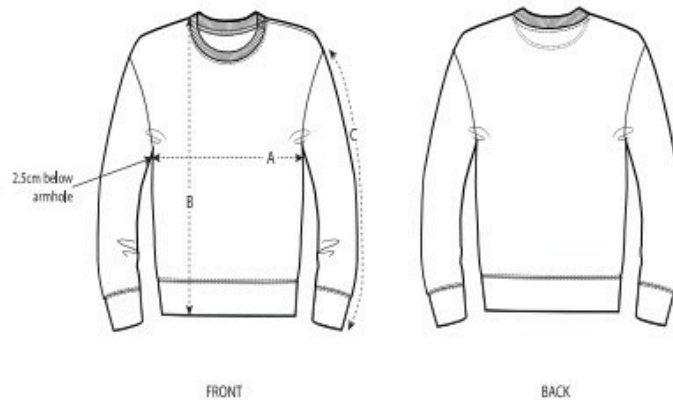

Baby Trui (sweater)

Sizes	6-12 m/68-80cm	12-18 m/80-86cm	18-24 m/86-92cm	24-36 m/92-98cm
A Half Chest	29.5	31	32.5	33.5
B Body Length	32	33.5	35.5	38
C Sleeve Length	22	22.5	24.5	27